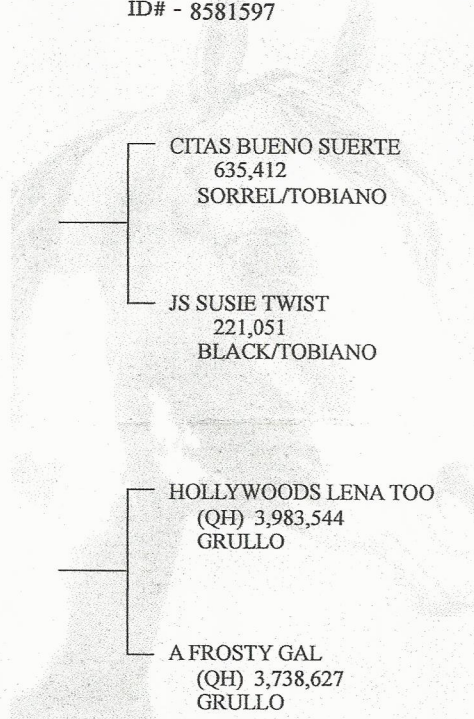

Sire CITAS REGAL PRFECTION
843,788
BAY/TOBIANO

Dam HNF A FROSTY DOLL
(QH) 4,403,441
PERLINO